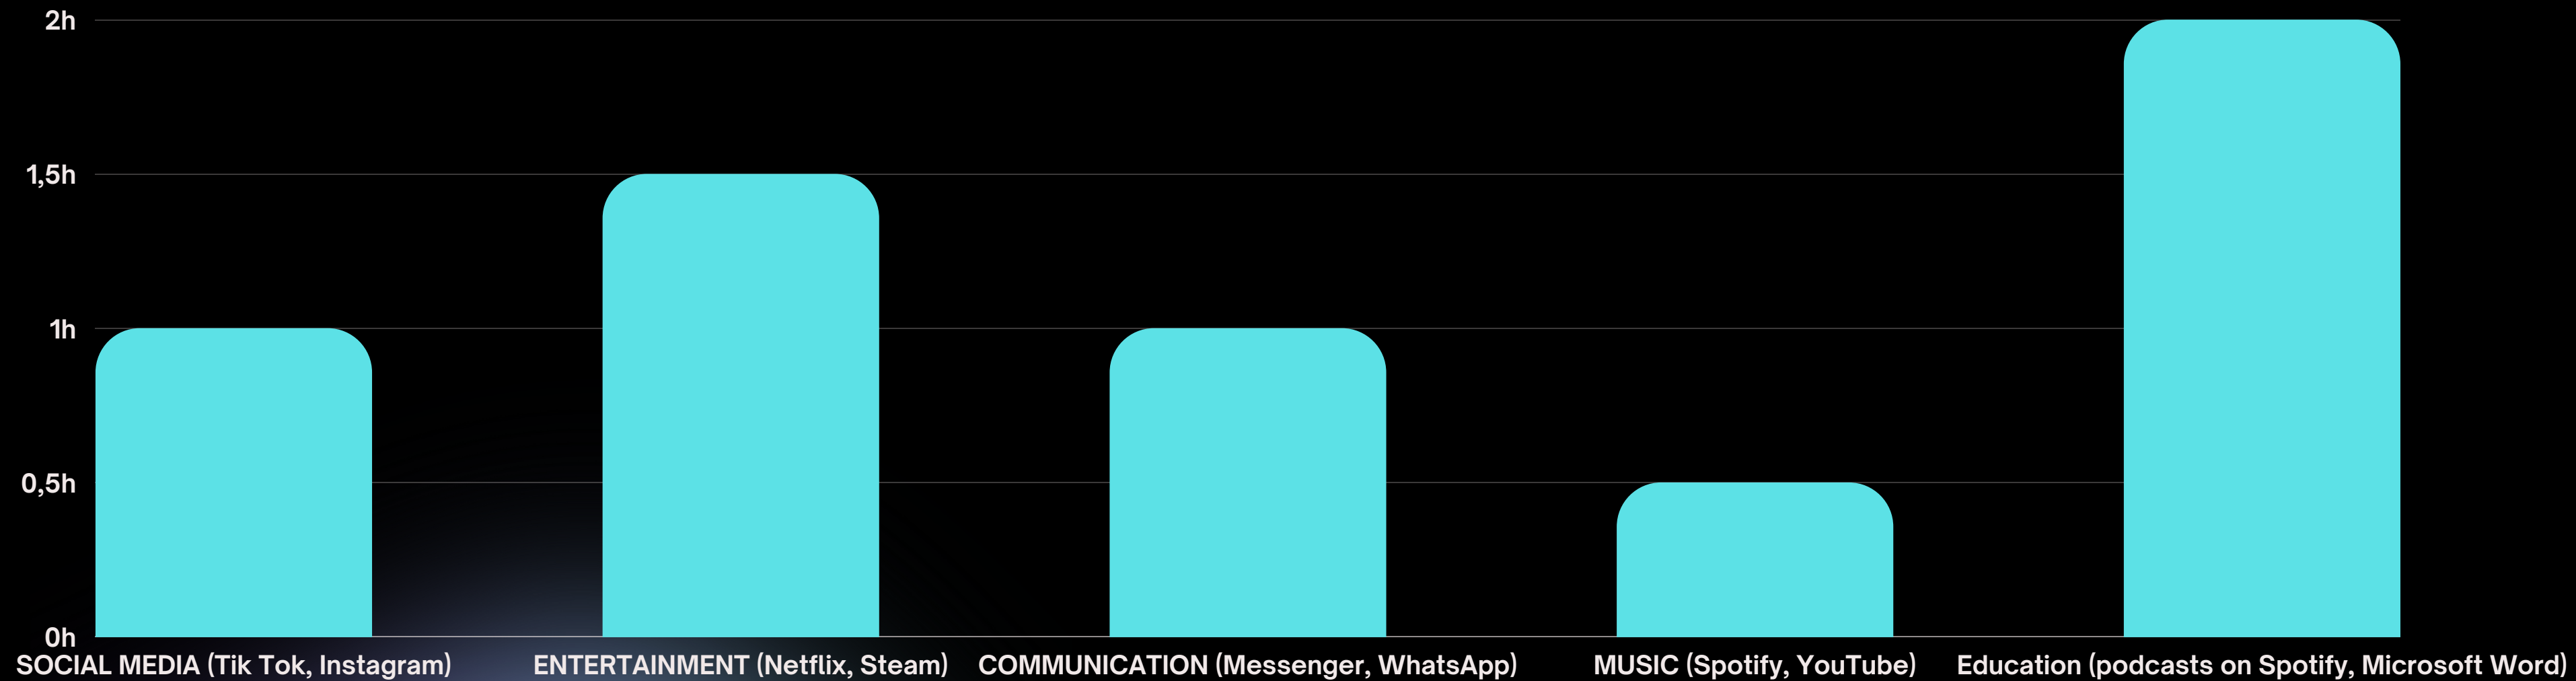

Internet diary

Co-funded by
the European Union

Time in front of the screen during the day

Time in front of the screen during the week

Most used electronic equipment

40% of time

45% of time

15% of time