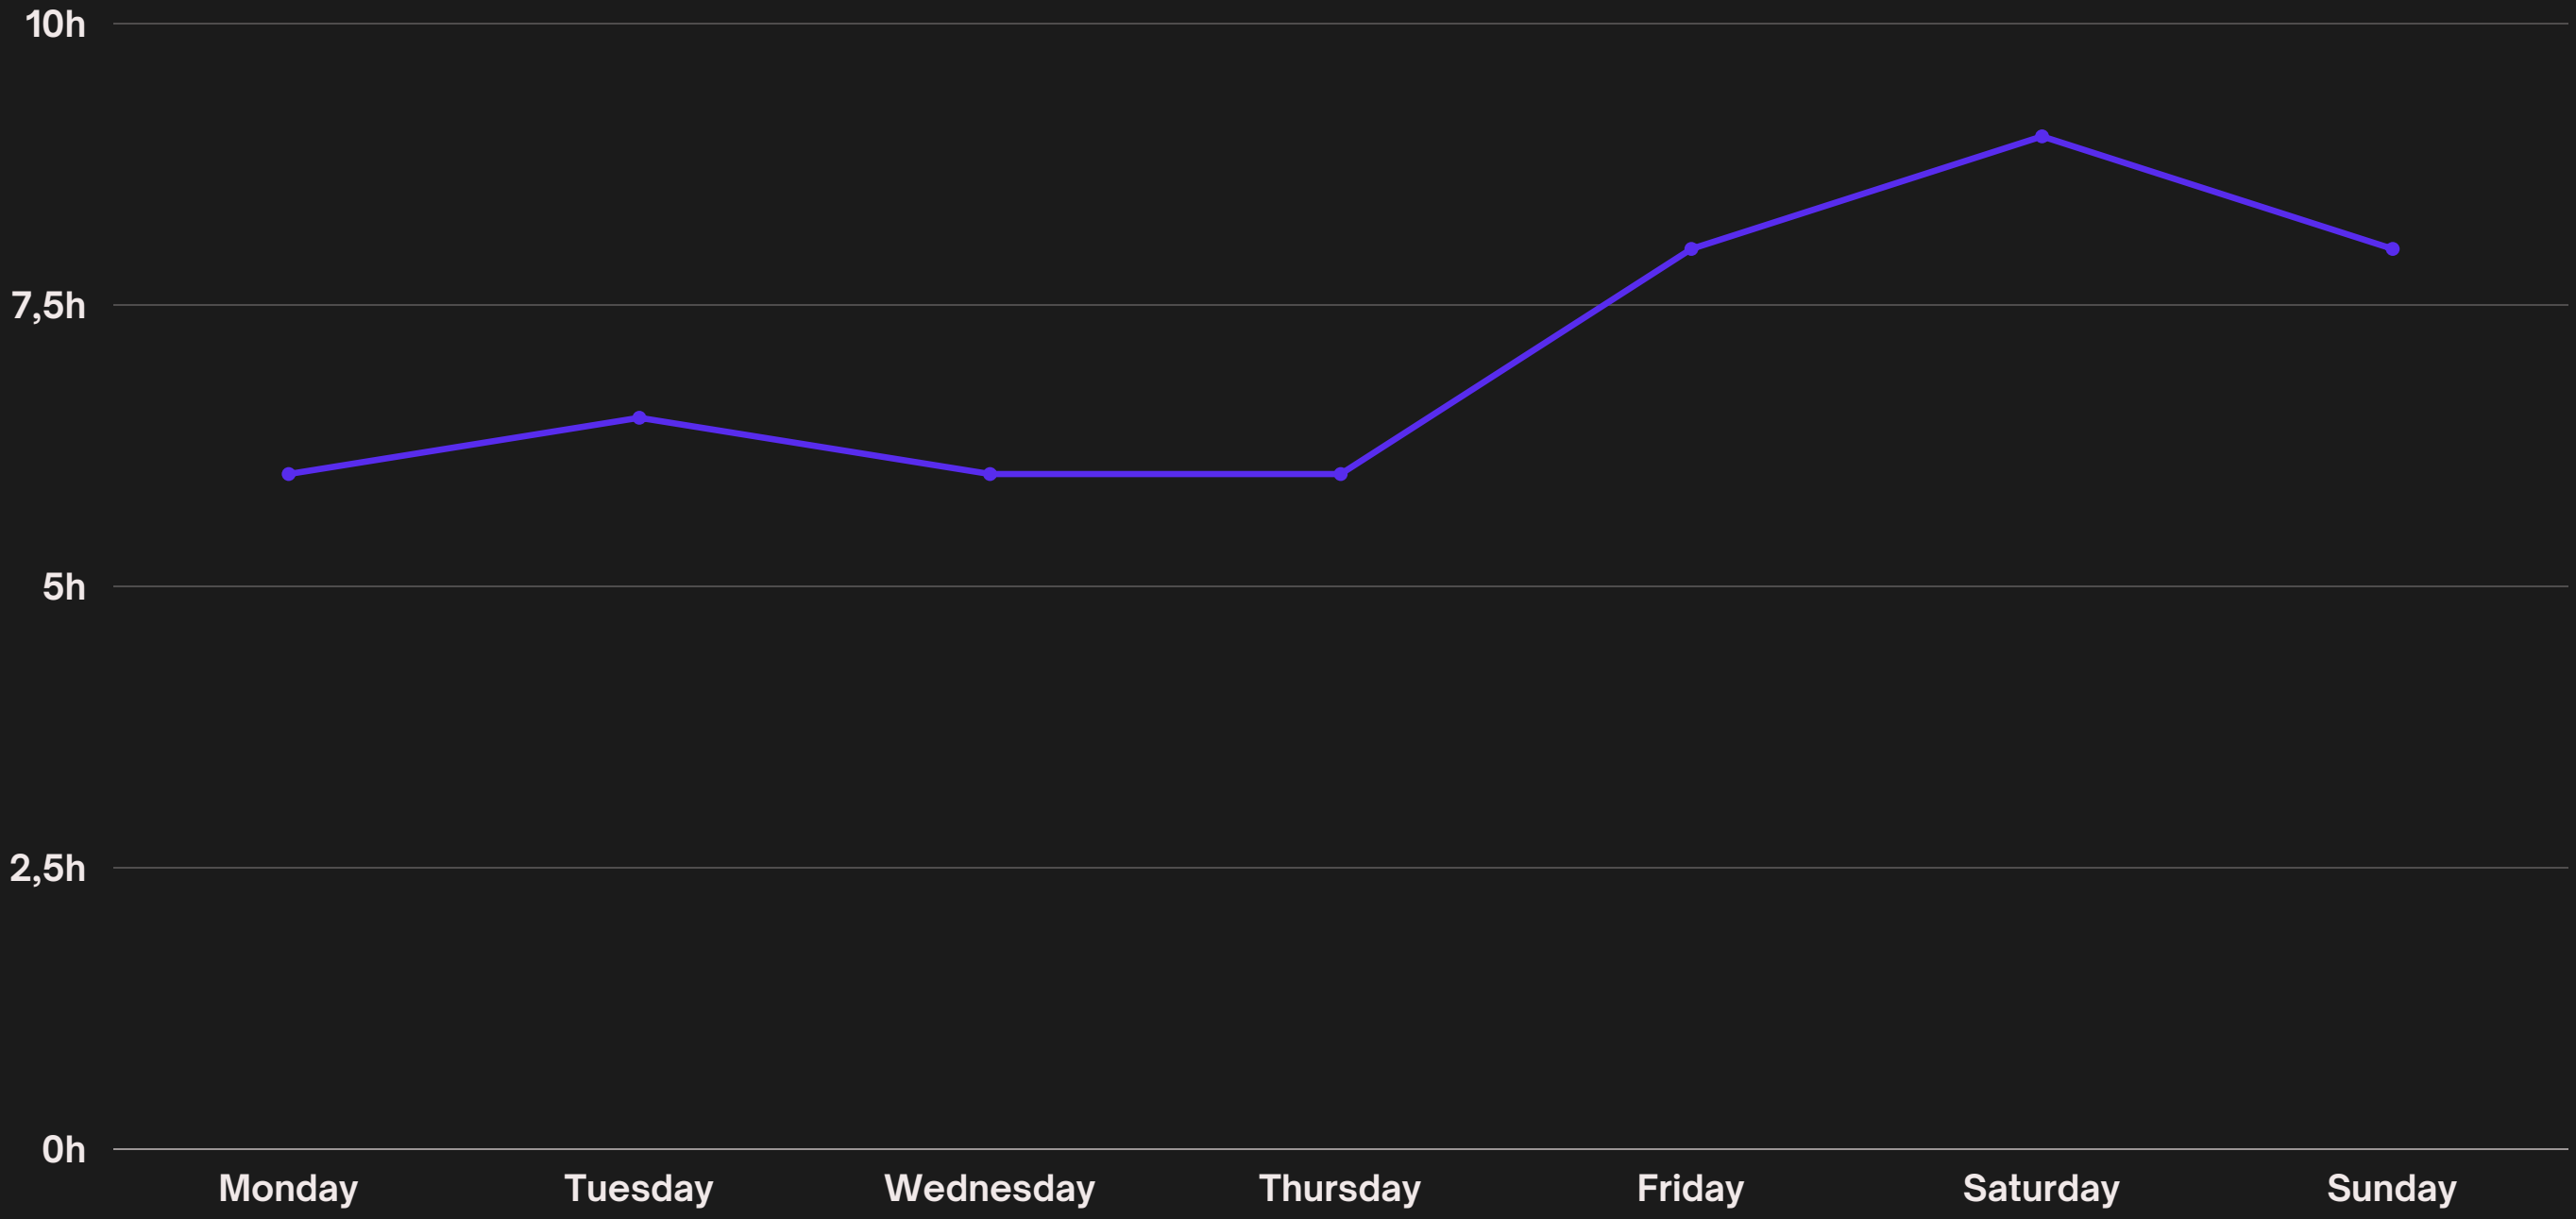

Internet diary

Co-funded by
the European Union

Time in front of the screen during the day

Time in front of the screen during the week

Most used electronic equipment

40% of time

45% of time

15% of time